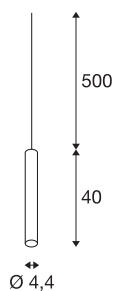

FITU PD E27

indoor pendant, brushed aluminium, 5m cable with open cable end

The narrow version of the FITU pendant with open cable ends can be combined with FITU ceiling canopies in any colour variant. With its built-in E27 socket, the luminaire is suitable for both LED and energy-saving lamps. Pendant length is 500 cm and can be shortened depending on installation needs. Supplied ready for direct connection to 230V mains supply.

TECHNICAL DATA

Item no.:	1002563
Socket	E27
Number of sockets	1
Primary nominal voltage	220-240V ~50/60Hz mA/V
Pendant length	500 cm
Height	40 cm
Diameter	4.4 cm
Net weight	0.67 kg
Gross weight	0.871 kg
IP Code	IP 20
Safety class	II
Assembly	Surface
Assembly details	Ceiling with Acc.
Wattage	60 W
Color	aluminium
Maximum ambient temperature	30 °C
BIG WHITE Page	150