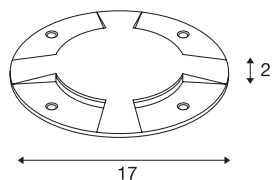

BIG PLOT cover

4 outlets, stainless steel 316

Strong effect and orientation lighting is made possible by the LED PLOT module. Together with this BIG PLOT cover made of 316 stainless steel, extraordinary lighting effects can be created. In stainless steel, the decorative component convinces with its high quality. At the same time, it is optimally protected thanks to protection class IP 20.

TECHNICAL DATA

Item no.:	1001255
Height	2 cm
Diameter	17 cm
Net weight	0.849 kg
Gross weight	0.968 kg
IP Code	IP 20
Assembly	Surface
Assembly details	Ground
Color	stainless steel
BIG WHITE Page	728