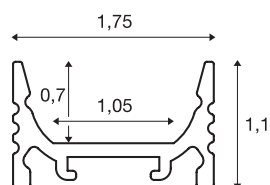

GRAZIA 10

surface mounted profile, LED, flat, grooved, 2m, white

GRAZIA 10 flat surface-mounted profile in 2m length for mounting of LED strips up to 10mm wide. The profile is available in black, white and anodised aluminium, and can be combined with various covers and matching end caps.

TECHNICAL DATA

Item no.:	1000461
Length	200 cm
Width	1.75 cm
Height	1.1 cm
Net weight	0.289 kg
Gross weight	0.536 kg
IP Code	IP 20
Assembly	Surface
Assembly details	Ceiling,Pendant Profile,Wall,Wall with Acc.
Color	white
BIG WHITE Page	735

Accessories

1000466	COVER , for GRAZIA 10, flat version, 2m, opaque
1000467	COVER , for GRAZIA 10, flat version, 2m, clear
1000468	COVER , for GRAZIA 10, flat version, 2m, frosted
1000469	COVER , for GRAZIA 10, flat version, 2m, frosted
1000470	COVER , for GRAZIA 10, high version, 2m, frosted
1000471	COVER , for GRAZIA 10, high version, 2m, frosted
1000476	END CAPS , for GRAZIA 10 surface mounted profile flat, 2 pieces, flat version, white
1000482	END CAPS , for GRAZIA 10 surface mounted profile flat, 2 pieces, high version, white
1000487	MOUNTING CLIP , for GRAZIA 10 surface mounted profile, invisible, 2 pieces
1000488	MOUNTING CLIP , for GRAZIA 10 surface mounted profile grooved, visible, 2 pieces
1000489	MOUNTING CLIP , for GRAZIA 10 surface mounted profile grooved, 45°, visible, 3 pieces