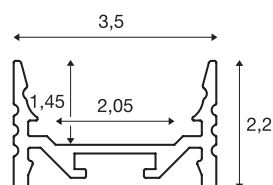

GRAZIA 20

surface mounted profile, LED, flat, grooved, 3m, black

Flat, grooved GRAZIA 20 surface-mounted profile in 1, 2 and 3 m lengths, excluding cover for installing LED strips up to 20 mm wide. The profile is available in white, black and anodised aluminium.

TECHNICAL DATA

Item no.:	1000507
Length	300 cm
Width	3.5 cm
Height	2.2 cm
Net weight	1.358 kg
Gross weight	2.032 kg
IP Code	IP 20
Assembly	Surface
Assembly details	Ceiling, Ceiling with Acc., Pendant Profile, - Wall, Wall with Acc.
Color	black
BIG WHITE Page	741