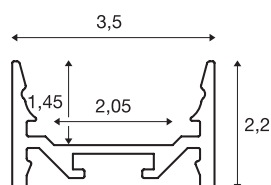

GRAZIA 20

surface mounted profile, LED, flat, smooth, 3m, aluminium

Flat, smooth GRAZIA 20 surface-mounted profile in 1, 2 and 3 m lengths, excluding cover for installing LED strips up to 20 mm wide. The profile is available in white, black and anodised aluminium.

TECHNICAL DATA

Item no.:	1000532
Length	300 cm
Width	3.5 cm
Height	2.2 cm
Net weight	1.359 kg
Gross weight	2.026 kg
IP Code	IP 20
Assembly	Surface
Assembly details	Ceiling, Ceiling with Acc., Pendant Profile, - Wall, Wall with Acc.
Color	aluminium
BIG WHITE Page	741