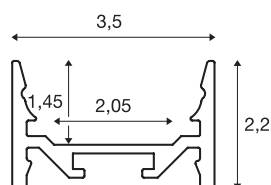

## GRAZIA 20

surface mounted profile, LED, flat, smooth, 3m, black

Flat, smooth GRAZIA 20 surface-mounted profile in 1, 2 and 3 m lengths, excluding cover for installing LED strips up to 20 mm wide. The profile is available in white, black and anodised aluminium.

## TECHNICAL DATA

Item no.:	1000534
Length	300 cm
Width	3.5 cm
Height	2.2 cm
Net weight	1.421 kg
Gross weight	2.061 kg
IP Code	IP 20
Assembly	Surface
Assembly details	Ceiling, Ceiling with Acc., Pendant Profile, - Wall, Wall with Acc.
Color	black
BIG WHITE Page	741