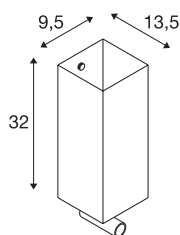

QUADRASS SPOT

indoor surface-mounted wall light with LED spotlight and E27 socket, black

The QUADRASS SPOT wall light impresses with a successful combination of metal and glass elements and, as well as being the main light source, it is equipped with an LED reading light with a warm white light colour. With the beam angle selected for the LED reading light, it is almost glare-free and thereby ensures a comfortable light which relaxes the user. The E27 socket behind the glass lampshade and the built-in LED driver make the QUADRASS SPOT ready for direct connection to the 230V mains power supply. In order to make the picture of the application as uniform as possible, wall lights without a reading light and a pendant are available.

TECHNICAL DATA

| | |
|-------------------------------------|------------------------|
| Item no.: | 1003428 |
| Socket | E27 |
| Number of sockets | 1 |
| Primary nominal voltage | 100-240V ~50/60Hz mA/V |
| Secondary power / secondary voltage | 700mA |
| Width | 9.5 cm |
| Height | 32 cm |
| Depth | 13.5 cm |
| Net weight | 1.555 kg |
| Gross weight | 2.062 kg |
| Safety class | I |
| Assembly | Surface |
| Assembly details | Wall |
| Wattage | 2 W |
| Lumen | 200 lm |
| Colour temperature | 3000 Kelvin |
| Beam angle | 25 ° |
| Color | black |
| LXXBXX data | L70B50 |
| Minimum ambient temperature | -20 °C |
| Maximum ambient temperature | 40 °C |
| BIG WHITE Page | 212 |