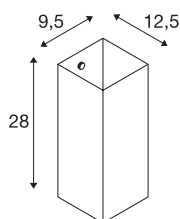

QUADRASS

indoor surface-mounted wall light, E27, black

The QUADRASS wall light consists of a successful combination of metal and glass elements. The E27 socket behind the glass lampshade makes the QUADRASS ready for direct connection to the 230V mains power supply. In order to make the picture of the application as uniform as possible, wall lights with a reading light and a pendant are also available.

TECHNICAL DATA

Item no.:	1003430
Socket	E27
Number of sockets	1
Primary nominal voltage	220-240V ~50/60Hz mA/V
Width	9.5 cm
Height	28 cm
Depth	12.5 cm
Net weight	1.335 kg
Gross weight	1.831 kg
IP Code	IP 20
Safety class	I
Assembly	Surface
Assembly details	Wall
Wattage	40 W
Color	black
BIG WHITE Page	212