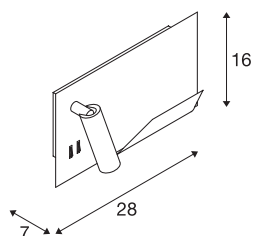

SOMNILA SPOT

indoor LED surface-mounted wall light 3000K black version left incl. USB connection

Developed as an ideal bedside or reading light, the SOMNILA light series provides an innovative and user-friendly luminaire concept. The elegant surface-mounted wall light is made from white or black coated aluminium and impresses with its professionally manufactured mechanics, combined with modern LED technology. Equipped with a USB connection and the necessary Smartphone holder, the luminaire provides real added value. The spotlight can be individually directed, therefore providing ideal and accurate illumination. The second light source is used for general illumination. If necessary, the two light sources of the luminaire, which are separated by the built-in switch, can be switched separately. The luminaires are available in versions for left-hand and right-hand mounting so that they can be perfectly integrated in the room. The luminaire includes built-in LED lamps.

TECHNICAL DATA

Item no.:	1003455
Number of different light outlets	2
Primary nominal voltage	100-240V ~50/60Hz mA/V
Secondary power / secondary voltage	12V
Width	28 cm
Height	16 cm
Depth	7 cm
Net weight	1.476 kg
Gross weight	1.93 kg
Safety class	I
Assembly	Surface
Assembly details	Wall
Wattage	15 W
Lumen	490 lm
Colour temperature	3000 Kelvin
Beam angle	110 °
Color	black
CRI	90
LXXBXX data	L70B50
Ambient temperature	45 °C
Minimum ambient temperature	-10 °C
Maximum ambient temperature	45 °C