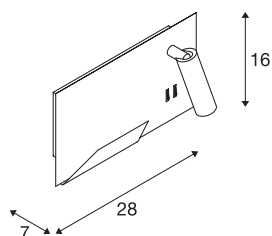

## SOMNILA SPOT

indoor LED surface-mounted wall light 3000K white version right incl. USB connection

Developed as an ideal bedside or reading light, the SOMNILA light series provides an innovative and user-friendly luminaire concept. The elegant surface-mounted wall light is made from white or black coated aluminium and impresses with its professionally manufactured mechanics, combined with modern LED technology. Equipped with a USB connection and the necessary Smartphone holder, the luminaire provides real added value. The spotlight can be individually directed, therefore providing ideal and accurate illumination. The second light source is used for general illumination. If necessary, the two light sources of the luminaire, which are separated by the built-in switch, can be switched separately. The luminaires are available in versions for left-hand and right-hand mounting so that they can be perfectly integrated in the room. The luminaire includes built-in LED lamps.

## TECHNICAL DATA

Item no.:	1003458
Number of different light outlets	2
Primary nominal voltage	100-240V ~50/60Hz mA/V
Secondary power / secondary voltage	12V
Width	28 cm
Height	16 cm
Depth	7 cm
Net weight	1.478 kg
Gross weight	1.933 kg
Safety class	I
Assembly	Surface
Assembly details	Wall
Wattage	15 W
Lumen	770 lm
Colour temperature	3000 Kelvin
Beam angle	110 °
Color	white
CRI	90
LXXBXX data	L70B50
Ambient temperature	45 °C
Minimum ambient temperature	-10 °C
Maximum ambient temperature	45 °C