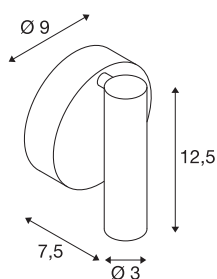

KARPO

wall and ceiling light, single-headed, LED, 3000K, round, black, with switch, 7.5W

The KARPO LED wall and ceiling light has its canopy and head connected by a hinge part which can swivel and tilt. The high-power 7.5W LED fitted and the housing-mounted switch means that the luminaire is suitable for many applications, including as a reading light. The electrical connection of the luminaire, which is available in various light colours, is made directly to the 230V mains supply thanks to the built-in LED driver. This luminaire contains built-in LED lamps.

TECHNICAL DATA

Item no.:	152341
Number of different light outlets	1
Primary nominal voltage	100-240V ~50/60Hz mA/V
Secondary power / secondary voltage	500mA
Width	9 cm
Height	12.5 cm
Depth	7.5 cm
Net weight	0.308 kg
Gross weight	0.383 kg
IP Code	IP 20
Safety class	I
Assembly	Surface
Assembly details	Wall
Wattage	6 W
Lumen	400 lm
Colour temperature	3000 Kelvin
Beam angle	40 °
Color	white
CRI	90
LXXBXX data	L70B50
Maximum ambient temperature	30 °C
BIG WHITE Page	225