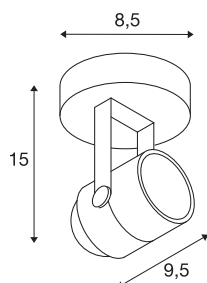

SPOT 79

wall and ceiling light, QPAR51, round, white, max. 230V, max. 50W

The puristic high-voltage spotlight SPOT 79 is made from aluminium and designed for halogen lamps with GU10 socket. Available in black, white and silver-grey colour version, SPOT 79 is supplied ready for direct connection to 230V mains supply.

TECHNICAL DATA

Item no.:	132021
Socket	GU10
Lamp	QPAR51
Number of sockets	1
Lamps included	No
Primary nominal voltage	220-240V ~50/60Hz mA/V
Tilt range	180 °
Horizontal rotation range	350 °
Length	9.5 cm
Height	14 cm
Diameter	8.5 cm
Net weight	0.297 kg
Gross weight	0.347 kg
IP Code	IP 20
Safety class	I
Assembly	Surface
Assembly details	Ceiling, Wall
Wattage	50 W
Color	white
BIG WHITE Page	308