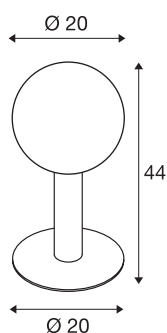

GLOO PURE 44 Pole

outdoor floor stand, E27, anthracite, IP44

The GLOO PURE floor luminaire consists of a painted aluminium tube that terminates in an frosted real glass ball. Equipped with an E27 socket, both energy-saving and LED lamps can be used. It is suitable for use outdoors thanks to its IP44 protection class. The GLOO PURE series also includes wall lights as well as floor stands, and can therefore be used universally. As an option an earth spike as well as a connection box for safe electrical connection to the round luminaire upright, are available. Connection is made to the 230V mains voltage.

TECHNICAL DATA

Item no.:	1002000
Socket	E27
Number of sockets	1
Primary nominal voltage	220-240V ~50/60Hz mA/V
Height	44 cm
Diameter	20 cm
Net weight	1.429 kg
Gross weight	2.331 kg
IP Code	IP 44
Safety class	I
Impact resistance class	IK02
Impact resistance	0,2 Joule
Assembly	Surface
Assembly details	Ground
Wattage	23 W
Color	anthracite
BIG WHITE Page	545

Recommended lamp

1005289	T38 E27 , white LED light, 8W 3000K CRI90 240°
1005307	T45 E27 , white LED light, 13.5W 3000K CRI90 240°

Accessories

228730	CONNECTION BOX , 3-pin, IP68
231234	EARTH SPIKE , for ROX ACRYL POLE, SQUARE POLE and GLOO PURE floor stand, galvanised steel