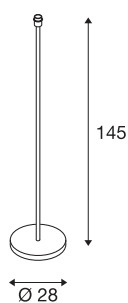

FENDA floor stand base I E27

Indoor floor stand in white without shade

We are offering a new basic design for living room lights with the FENDA floor stand. The white base makes combination with various shades from the FENDA series possible. Prepared for accommodating LED or energy-saving lamps with an E27 socket, the FENDA is ready for direct connection to the 230V mains power supply. In addition, a switch is included located in the connection lead.

TECHNICAL DATA

Item no.:	1003031
Socket	E27
Number of sockets	1
Primary nominal voltage	220-240V ~50/60Hz mA/V
Height	145 cm
Diameter	28 cm
Net weight	5.621 kg
Gross weight	6.694 kg
IP Code	IP 20
Safety class	II
Impact resistance class	IK03
Impact resistance	0,35 Joule
Assembly	Mobile
Wattage	60 W
Color	white
Maximum ambient temperature	40 °C
BIG WHITE Page	104