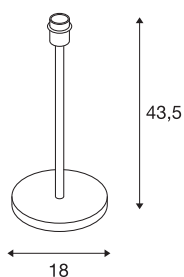

## FENDA

table lamp, lamp base, A60, black, without shade, max. 60W

The FENDA table lamp base comes in black and is from the FENDA Mix & Match system allowing it to be easily combined with FENDA lamp shades to suit the ambience or with colour accents in the current trendy colours. With its in-built E27 socket, the luminaire is suitable for both LED and energy-saving lamps. The FENDA lamp base is delivered with a lead complete with a mains plug and an integrated switch. The product is ready to be directly connected to the 230V supply.

## TECHNICAL DATA

Item no.:	155780
Socket	E27
Number of sockets	1
Primary nominal voltage	220-240V ~50/60Hz mA/V
Height	43.5 cm
Diameter	18 cm
Net weight	1.988 kg
Gross weight	2.636 kg
IP Code	IP 20
Safety class	II
Impact resistance class	IK03
Impact resistance	0,35 Joule
Assembly	Mobile
Wattage	60 W
Color	black
Maximum ambient temperature	40 °C
BIG WHITE Page	104