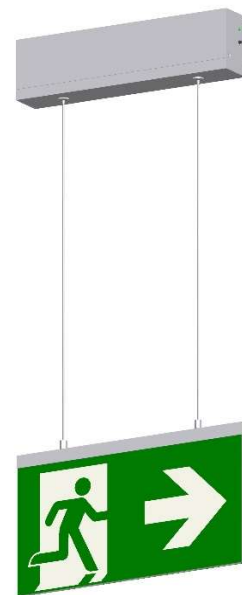

EMERGENCY EXIT SIGN

M19

Technical Data

Viewing distance	30 m	IP rating	IP 40
Mounting	Ceiling surface wire suspension	IK rating	IK 06
Housing material	Aluminum	Light source	LED
Housing colour	Silver	Colour temperature	6500 K
Insulation class	I	Luminance	500 or 50 cd/m2, selectable