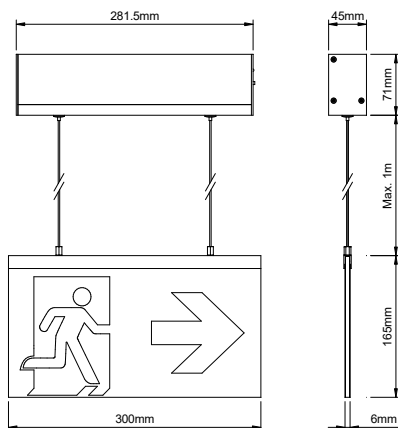

EMERGENCY EXIT SIGN

M19

Technical Data

Viewing distance	30 m	IP rating	IP 40
Mounting	Ceiling surface wire suspension	IK rating	IK 06
Housing material	Aluminum	Light source	LED
Housing colour	Silver	Colour temperature	6500 K
Insulation class	I	Luminance	500 or 50 cd/m2, selectable

Dimensions

Article number	Type	Weight
M19001	M19-30 LFP Self-contained	0.92 kg
M19002	M19-30 CS Central battery	0.87 kg