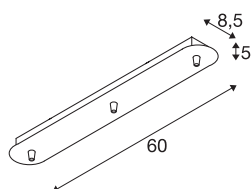

## FITU triple ceiling plate

long, white

The long FITU ceiling plate is available in various colour variants with three or five outlets, and can be combined with any FITU E27 pendants. Delivered with corresponding strain relief.

## TECHNICAL DATA

Item no.:	1001819
Nominal voltage	230V ~50Hz V
Length	60 cm
Width	8.5 cm
Height	5 cm
Net weight	1.065 kg
Gross weight	1.385 kg
IP Code	IP 20
Safety class	I
Assembly	Surface
Assembly details	Ceiling
Color	white
BIG WHITE Page	473