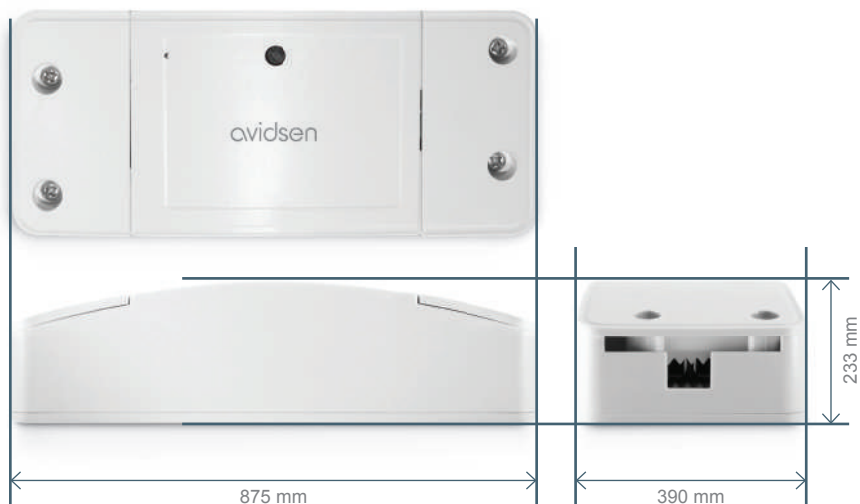

Works with the app

avidsen Home

Works with voice assistants

KIT CONTENTS

- 1 Wi-Fi module
- 1 position sensor with a 5 m cable
- 1 installation kit

TECHNICAL CHARACTERISTICS

Max. power	200W
Features	Opens gates and garage doors
Connection	Wired 1 output
Cable cross-section	Up to 1.5 mm ²
Use	Indoors and outdoors
Operating T°	-10°C/+50°C
Storage T°	-20°C/+70°C
Power supply	230 Vac/50 Hz
Average consumption	< 1 W
Position sensor	5 m cable Maximum distance between sensors: 10 mm
Installation	Close to gate or garage door
Colour	White
Protection rating	IP20