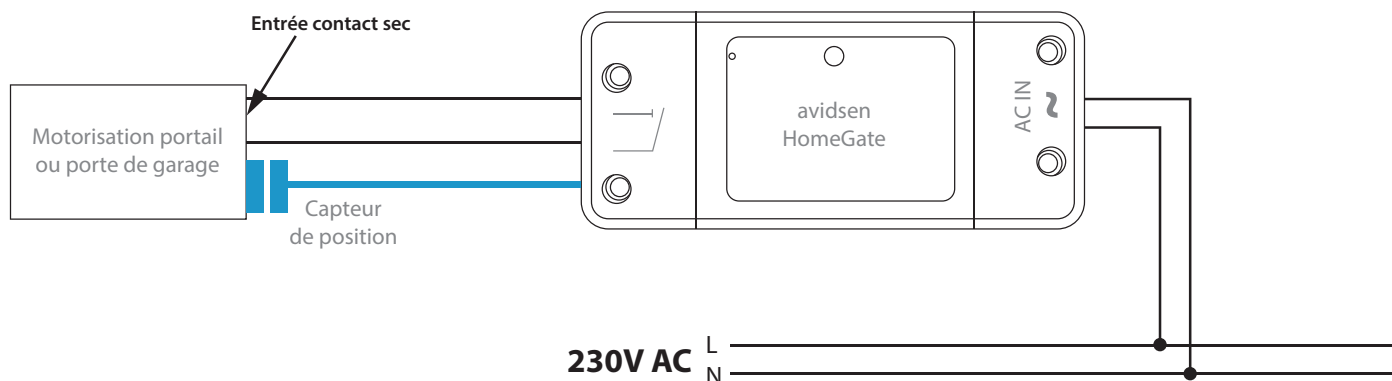

Need some help?

Aidssy

will answer your questions on
www.avidsen.com

3345111270414