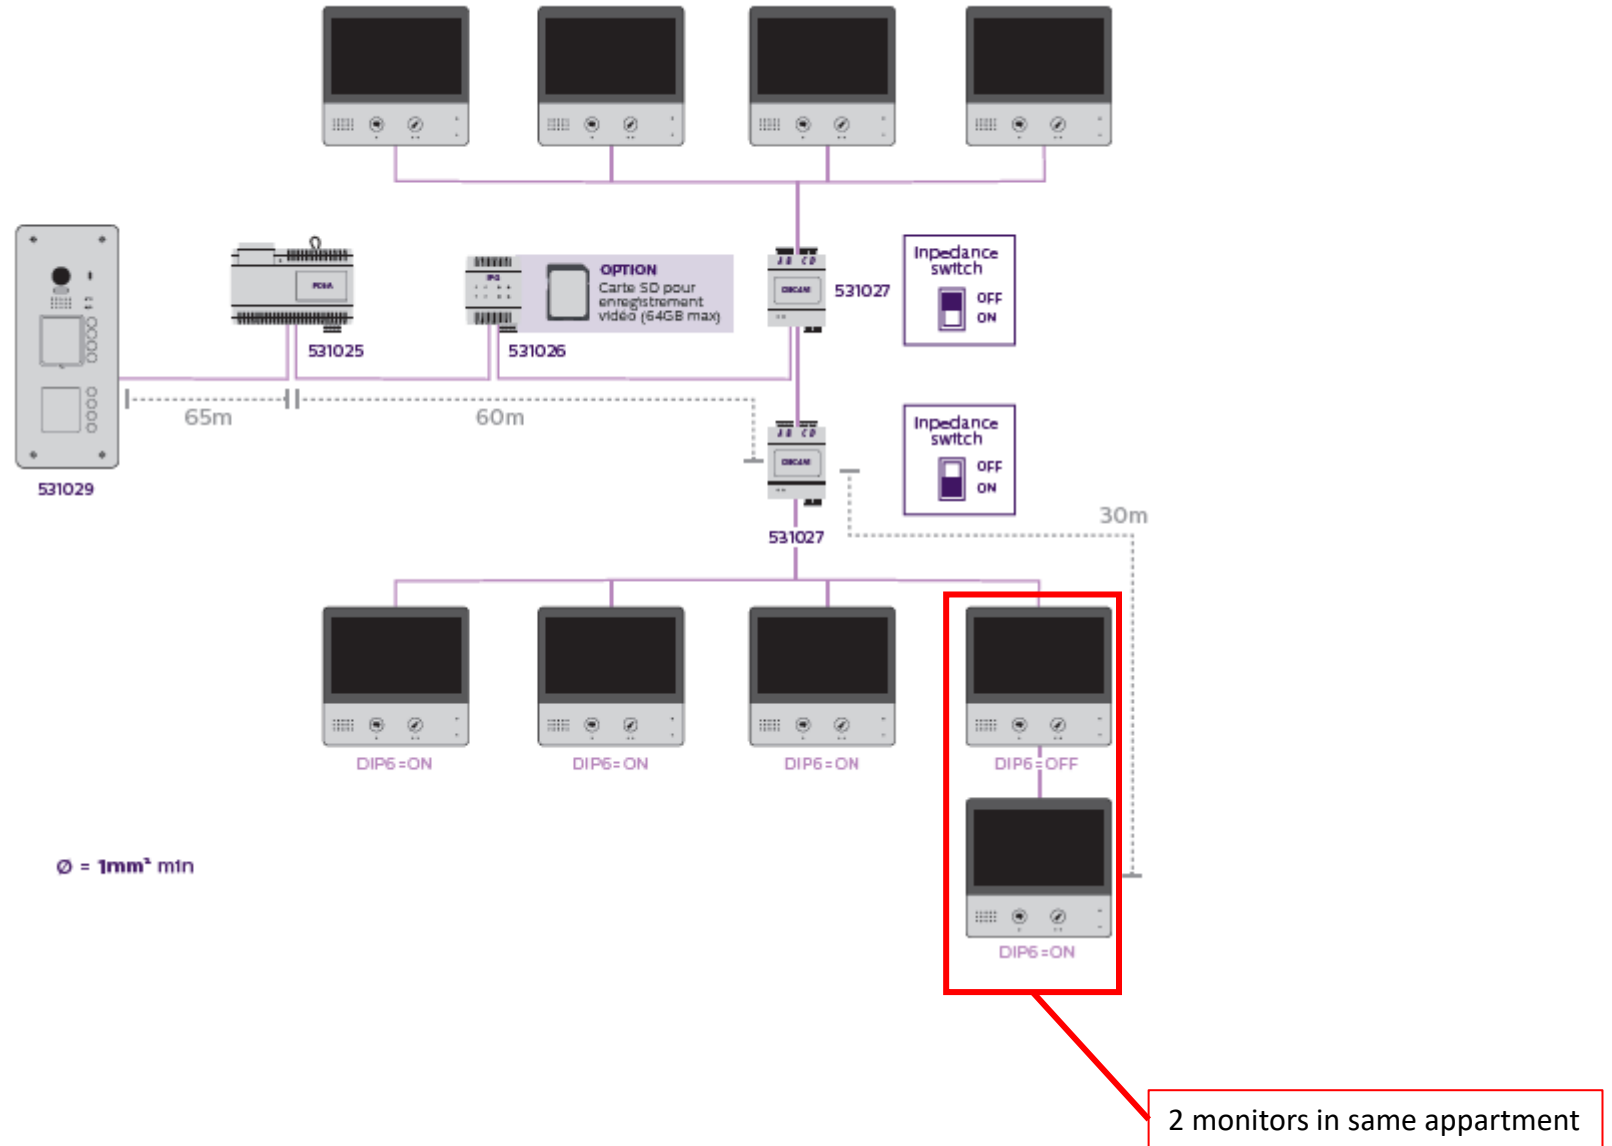

WELCOME HIVE PRO

INDOOR MONITOR

PHILIPS DESIGN AND QUALITY

- PHILIPS DESIGN USER INTERFACE
- MATTE FINISHING
- DIMENSIONS: 172 x 165 x 20 MM

EASY CONTROL AND USE

- ANSWER CALL AND OPEN GATE SENSITIVE BUTTONS SHORTCUTS
- TOUCH SCREEN INTERFACE
- BLIND USER FRIENDLY SENSITIVE BUTTONS MARKED WITH DOTS AND CURVED
- MISSED VISITS NOTIFICATION BLINKING LED AND PICTURE STORED

VISITOR IDENTIFICATION MADE SIMPLE (WITH 531026)

- VISITOR CALLS REGISTERED
- 100 PICTURES

EASY INSTALLATION AND SETUP

- EASY APPARTMENT SELECTIONS WITH SWITCHES ON THE BACK OF MONITOR
- 2 WIRES BUS COMMUNICATION

WELCOME HIVE PRO

MOUNTING

WELCOME HIVE PRO

MOUNTING

— RJ45
— 2 wires

PowerOverEthernet
Switch

4 monitors

531027