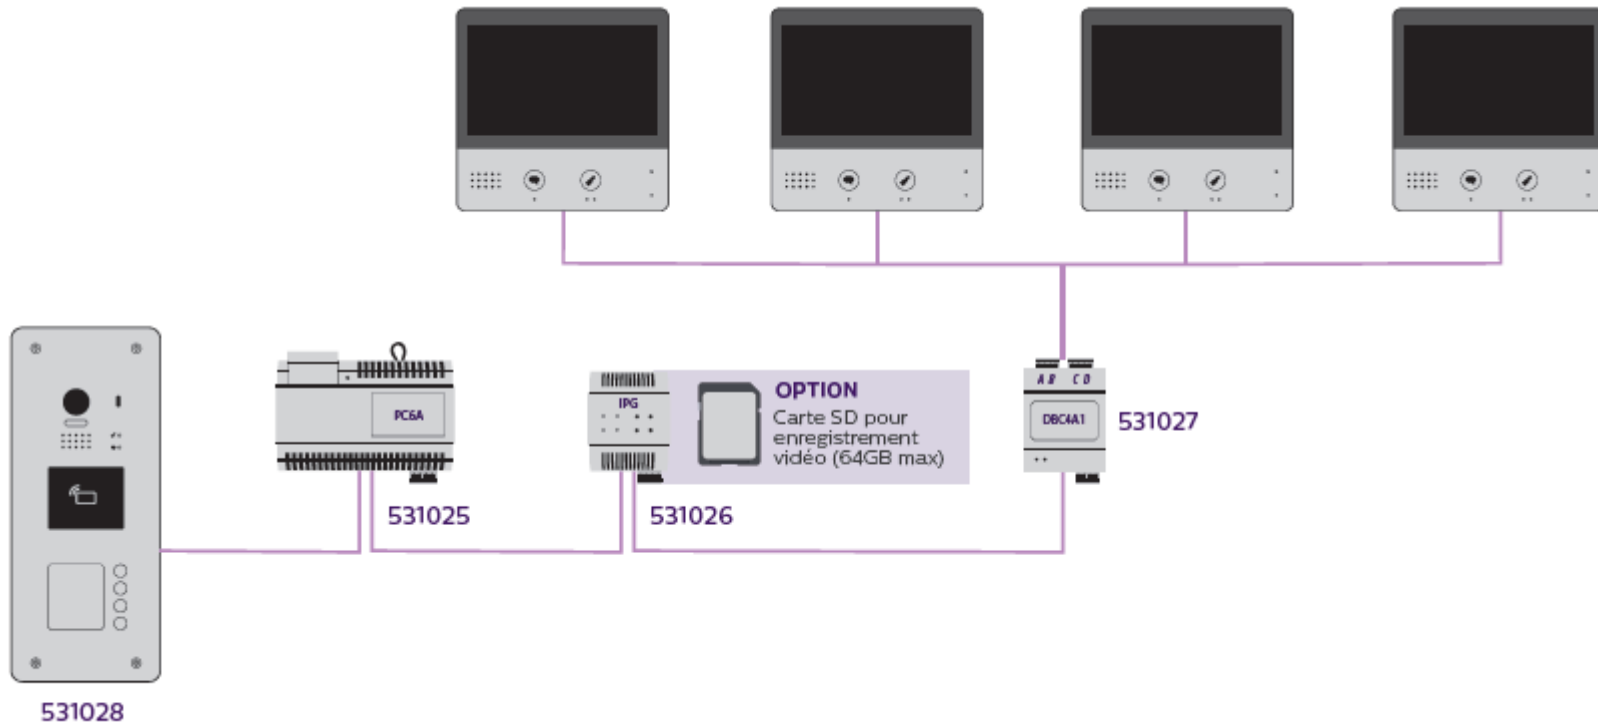

WELCOME HIVE PRO

INDOOR MONITOR

PHILIPS DESIGN AND QUALITY

- PHILIPS DESIGN USER INTERFACE
- MATTE FINISHING
- DIMENSIONS: 172 x 165 x 20 MM

EASY CONTROL AND USE

- ANSWER CALL AND OPEN GATE SENSITIVE BUTTONS SHORTCUTS
- TOUCH SCREEN INTERFACE
- BLIND USER FRIENDLY SENSITIVE BUTTONS MARKED WITH DOTS AND CURVED
- MISSED VISITS NOTIFICATION BLINKING LED AND PICTURE STORED

VISITOR IDENTIFICATION MADE SIMPLE (WITH 531026)

- VISITOR CALLS REGISTERED
- 100 PICTURES

EASY INSTALLATION AND SETUP

- EASY APPARTMENT SELECTIONS WITH SWITCHES ON THE BACK OF MONITOR
- 2 WIRES BUS COMMUNICATION

WELCOME HIVE PRO

MOUNTING

WELCOME HIVE PRO

MOUNTING

— RJ45
— 2 wires

PowerOverEthernet
Switch

4 monitors

531027