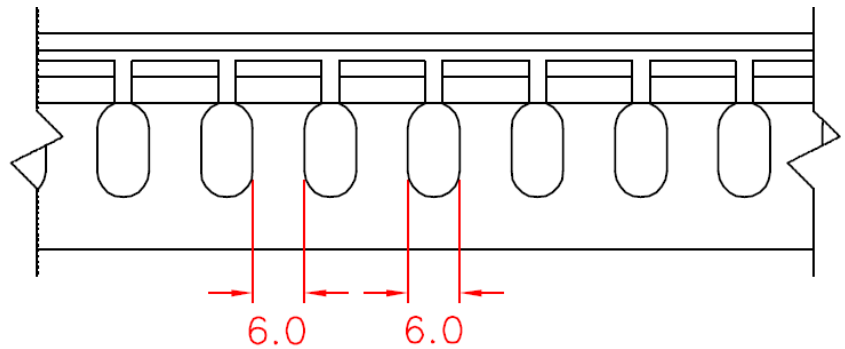

### Slotted wiring duct

Unit: mm

BN	Dimensions			Slot
	W	H	L	
2522789	45	45	2000	6
2522792	65	45	2000	6
2522794	25	65	2000	6
2522795	33	45	2000	6
2522796	45	65	2000	6
2522797	65	65	2000	6
2522798	25	45	2000	6

### Technical data

Material: Warp proof self-extinguishing UL approved PVC, 94V-0 flammability rating, M1 rating NF fire resistant test.

Color: Grey

These devices are for routing of wires within devices in factory installations.

Features parallel holes on both sidewalls to facilitate cutting in wire application.