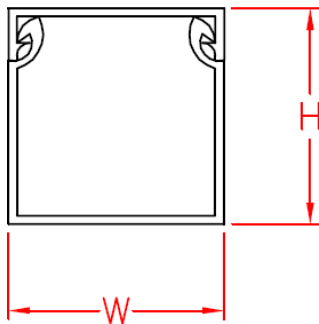

### Slotted wiring duct

Unit: mm

BN	Dimensions			Slot
	W	H	L	
2522789	45	45	2000	6
2522792	65	45	2000	6
2522794	25	65	2000	6
2522795	33	45	2000	6
2522796	45	65	2000	6
2522797	65	65	2000	6
2522798	25	45	2000	6

Features parallel holes on both sidewalls to facilitate cutting in wire application.