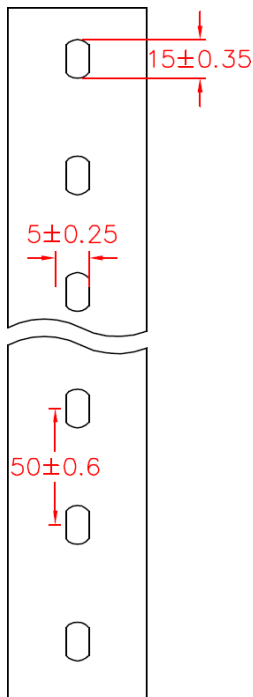

### Slotted wiring duct

Unit: mm

BN	Dimensions			Slot
	W	H	L	
2522789	45	45	2000	6
2522792	65	45	2000	6
2522794	25	65	2000	6
2522795	33	45	2000	6
2522796	45	65	2000	6
2522797	65	65	2000	6
2522798	25	45	2000	6

Features parallel holes on both sidewalls to facilitate cutting in wire application.