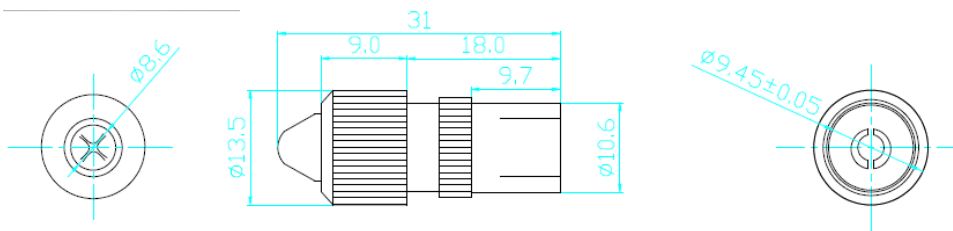

Data Sheet

Coaxial connector, Female, Cable diameter: 5~7 mm

Unit: mm

Technical data

Cable Ø: 5 ~ 7mm

Connector type: Socket, straight

Connection: Screw

Impedance: 75 Ω

Material: Nickel plate