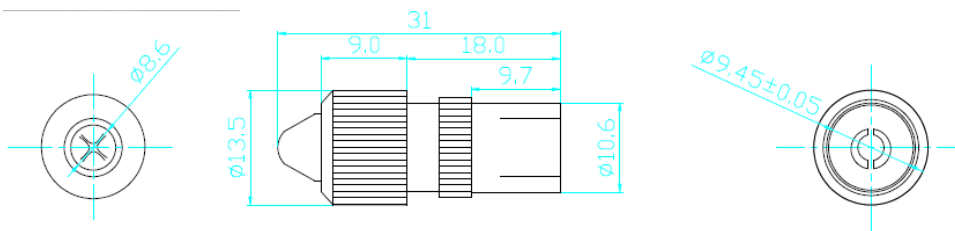

Data Sheet

Coaxial connector, Female, Cable diameter: 5~7 mm

Unit: mm

Technical data

Cable Ø: 5 ~ 7mm

Connector type: Socket, straight

Connection: Screw

Impedance: 75 Ω

Material: Nickel plate