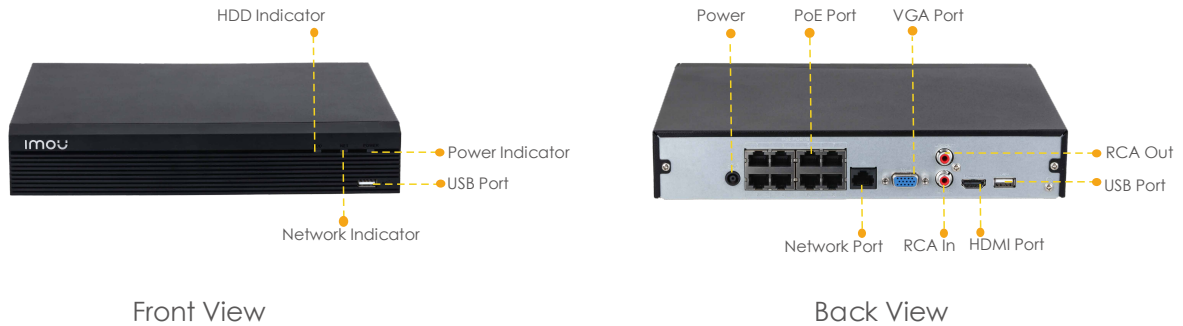

Power over Ethernet Recorder

8-Channel PoE NVR

The PoE Recorder is used to record videos and secure your home or business. Using Power over Ethernet technology, the recorder could provide the electricity and network for each camera via a Cat 5e/Cat 6 network cable.

1080P FHD Video
See more than 720P

PoE
Easy setup, real plug and go

Smart H.265+ Codec
Save more high-quality video in less space

Super Decoding
4ch 1080P real-time decoding

Local View
Local HDMI / VGA 1080P FHD output

Specifications

System

Operating System: Embedded Linux
 Operation Display: WEB/GUI/Imou Life APP

Video

Video In: 8 Channels
 Video Out: 1 HDMI/1 VGA

Network

ONVIF Profile T/S/G, CGI, SDK
 Imou App: iOS, Android

Auxiliary Interface

2 x USB Ports
 1 x SATA Port
 8 x PoE Ports
 1 x Network Port
 1 x RCA In
 1 x RCA Out
 1 x HDMI Port
 1 x VGA Port
 1 x Power Port

Recoding & Decoding

Resolution: 1080P/720P
 Max Decoding: 1ch@8MP/2ch@4MP/4ch@1080P/8ch@720P
 Compression: Smart H.265+/H265/Smart H.264+/H.264
 Audio Compression: G.711A/G.711U/PCM/G726/AAC