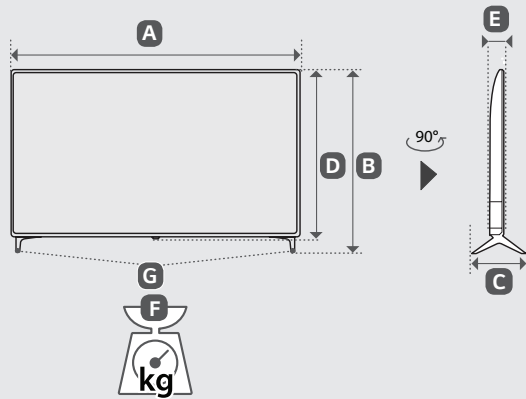

A	B	C	D	E	F	F-G
	(mm)					(kg)	
43UQ76903LE	973	623	216	572	85.0	8.1	8.0
43UQ76906LE							
43UQ76909LE							
43UQ76009LC							
43UQ76003LD	Power requirement			AC 100-240 V- 50/60 Hz