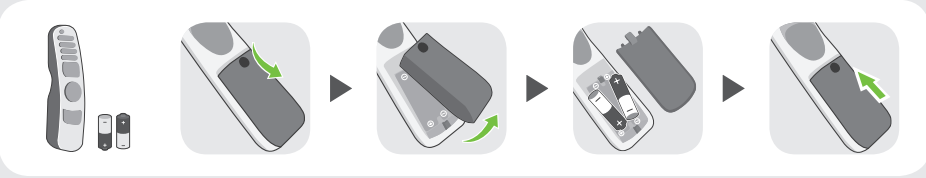

A	B	C	D	E	F	F-G
	(mm)					(kg)	
43UQ76903LE	973	623	216	572	85.0	8.1	8.0
43UQ76906LE							
43UQ76909LE							
43UQ76009LC							
43UQ76003LD	Power requirement			AC 100-240 V- 50/60 Hz