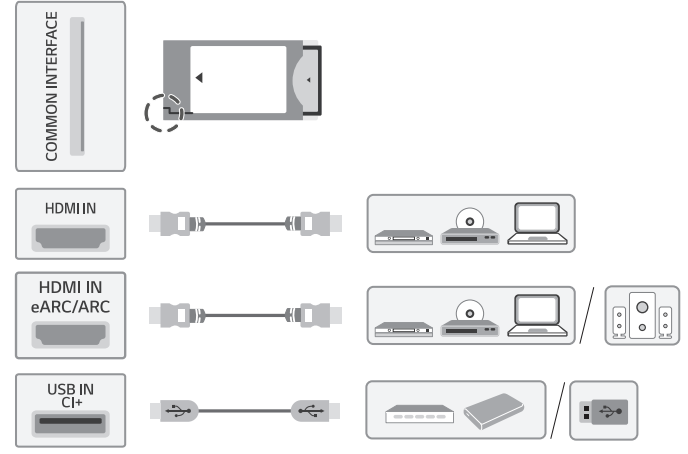

A	B	C	D	E	F	F-G
	(mm)					(kg)	
43UQ76903LE	973	623	216	572	85.0	8.1	8.0
43UQ76906LE							
43UQ76909LE							
43UQ76009LC							
43UQ76003LD	Power requirement			AC 100-240 V- 50/60 Hz