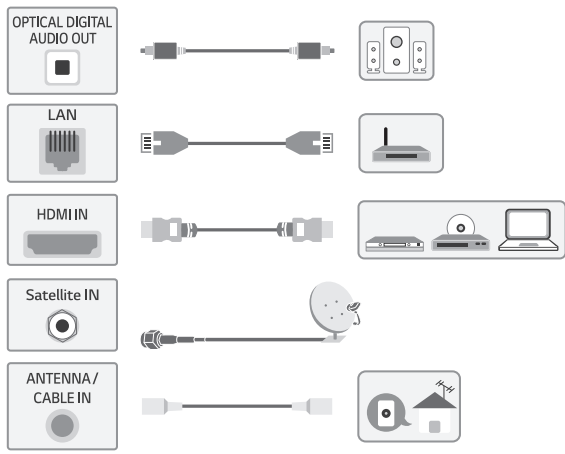

A	B	C	D	E	F	F-G
	(mm)					(kg)	
43UQ76903LE	973	623	216	572	85.0	8.1	8.0
43UQ76906LE							
43UQ76909LE							
43UQ76009LC							
43UQ76003LD	Power requirement			AC 100-240 V- 50/60 Hz