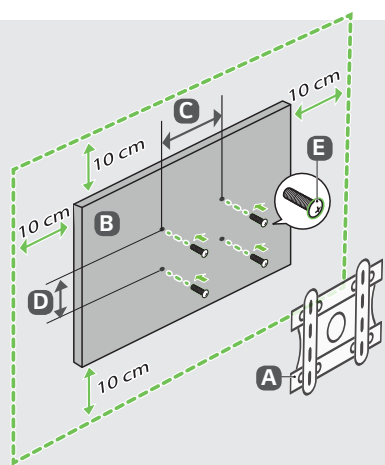

A	B	C x D (mm)	E
LSW240B MSW240	43UQ76*	200 x 200	M6

English · Read **Safety and Regulatory**.
Deutsch · Lesen Sie die **Sicherheitsanweisungen und Richtlinien**.
Français · Lire le document **Sécurité et mesures réglementaires**.
Italiano · Leggere il manuale **Sicurezza e normative**.
Español · Leer **Seguridad y normativa**.
Português · Ler informações sobre a **Segurança e Regulamentos**.
Nederlands · **Veiligheidsinformatie en regelgeving** lezen.
Ελληνικά · Διαβάστε τις **οδηγίες για την ασφάλεια και τους κανονισμούς**.
Slovenščina · Preberite **varnostne in regulativne vidike**.

Hrvatski · Pročitajte **Sigurnost i usklađenost s propisima**.
Shqip · Lexoni paragrafin "**Siguria dhe rregullimi**".
Bosanski · Pročitajte dio **Sigurnost i propisi**.
Македонски · Прочитајте за **безбедноста и регулативата**.
Svenska · Läs **Säkerhet och föreskrifter**.
Magyar · Biztonsági szabályzat megtekintése.
Polski · Prosimy o przeczytanie **Zasad bezpieczeństwa i uwag dotyczących przepisów**.
Český · Přečtěte si část **Bezpečnost a zákonné předpisy**.
Slovenčina · Prečítajte si **bezpečnostné a regulačné informácie**.

Română · Consultați manualul referitor la **siguranță și reglementare**.
Български · Прочетете **Безопасност и регулаторни стандарти**.
Eesti · Lugege **ohutus- ja normatiivteavet**.
Lietuvių k. · Perskaitykite **Saugos ir norminius reikalavimus**.
Latviešu · Izlasiet sadaļu **Drošība un normatīvi**.
Srpski · Pročitajte odeljak **Bezbednost i regulatorna pitanja**.
Norsk · Les **sikkerhet og forskrifter**.
Dansk · Læs **sikkerhed og lovmæssige bestemmelser**.
Suomi · Lue **Turvallisuus ja säännökset** -osio.

⊕ : Depending on model / Abhängig vom Modell / Selon le modèle / In base al modello / En función del modelo / Dependendo do modelo / Afhankelijk van het model / Av loya me το μοντ λο / Odvisno od modela / Tipusfüggő / Zależnie od modelu / Závisí na modelu / V závislosti od modelu / În funcție de model / в зависимости от модели / Sõltub mudelist / Priklauso nuo modelio / Atkarībā no modeļa / U zavisnosti od modela / Ovisno o modelu / Në varësi të modelit / Ovisno o modelu / во зависимость од моделот / Beroende på modell / Avhengig av modell / Afhängigt af modellen / Mallin mukaan