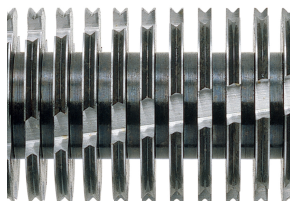

# HSM SECURIO AF300 - 1.9 x 15 mm

## HSM SECURIO AF300 document shredder with automatic paper feed

The simple and convenient method of data destruction in the workplace. The document shredder with an automatic paper feed shreds stacks of paper of up to 300 sheets as well as single sheets of paper effortlessly whilst saving you time.

### Technical data

<b>Order number:</b>	2092121	<b>Intake width:</b>	240 mm
<b>EAN</b>	4026631076487	<b>Container volume / collecting:</b>	35 l
<b>Cutting type:</b>	particle cut	<b>Collection volume in sheets (80 g):</b>	430
<b>Cutting size:</b>	1,9 x 15 mm	<b>Noise level (idle operation):</b>	ca. 56 dB(A)
<b>Security level (DIN 66399):</b>	E-4   F-2   P-5   T-5	<b>Weight x Depth x Height:</b>	395 x 381 x 740 mm
<b>Cutting capacity in sheets 80g/m<sup>2</sup>:</b>	8 - 10	<b>Weight:</b>	18,274 kg
<b>Autofeed in sheets:</b>	300	<b>Shredder material:</b>	Paper, Staples and paper clips, Credit card
<b>Power consumption:</b>	500 W		
<b>Voltage / Frequency:</b>	230 V / 50 Hz		

### Product information

The induction-hardened, solid steel cutting rollers can easily cope with staples and paper clips and guarantee durability.

In stand-by mode, intelligent control programme EcoSmart ensures there is an exceptionally low power consumption of 0.1 watts.