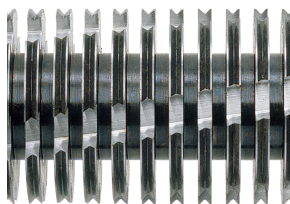

# HSM SECURIO AF350 - 4.5 x 30 mm

## HSM SECURIO AF350 document shredder with automatic paper feed

The simple and convenient method of data destruction for work groups. The document shredder with an automatic paper feed and lockable stack protects inserted stacks of paper from unauthorised access and shreds stacks of paper of up to 350 sheets as well as single sheets of paper easily whilst saving you time.

### Technical data

<b>Order number:</b>	2113111	<b>Intake width:</b>	240 mm
<b>EAN</b>	4026631076548	<b>Container volume / collecting:</b>	35 l
<b>Cutting type:</b>	particle cut	<b>Collection volume in sheets (80 g):</b>	415
<b>Cutting size:</b>	4,5 x 30 mm	<b>Noise level (idle operation):</b>	ca. 56 dB(A)
<b>Security level (DIN 66399):</b>	E-3   F-1   O-3   P-4   T-4	<b>Weight x Depth x Height:</b>	395 x 435 x 837 mm
<b>Cutting capacity in sheets 80g/m<sup>2</sup>:</b>	12 - 14	<b>Weight:</b>	19,08 kg
<b>Autofeed in sheets:</b>	350	<b>Shredder material:</b>	Paper, Staples and paper clips, Credit card, CD/DVD
<b>Power consumption:</b>	500 W		
<b>Voltage / Frequency:</b>	230 V / 50 Hz		

### Product information

The induction-hardened, solid steel cutting rollers can easily cope with staples and paper clips and guarantee durability.

It is possible to secure the paper stack inserted into the magazine against unauthorized access by using the Lock-and-Go function.