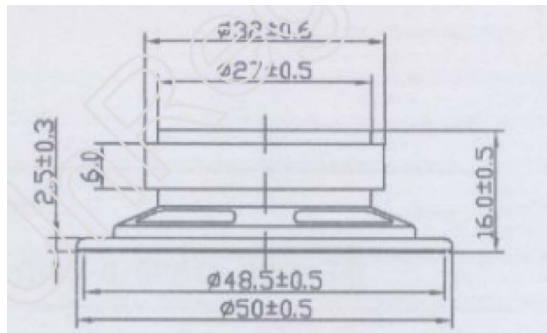

Data Sheet

Miniature speaker 86dB

1. Drawing (unit: mm)

2. Technical data

No.	Item	Specification
1	Resonant Fr.	450Hz±20%
2	Output S.P.L	86±3dB /Fr. ~3.5khz
3	Rated Fr.	3.5Khz
4	Rated input power	0.5W
5	Max. input power	1W
6	Rated voltage	1.6 V
6	Operating Humidity	0 to 90%R.H
7	Operating Temperature	-10 to +55°C