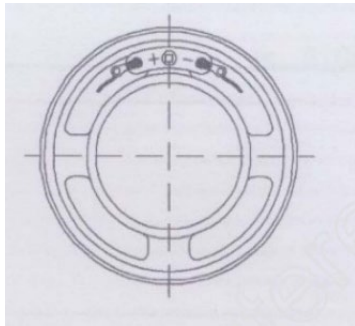

Data Sheet

Miniature speaker 86dB

1. Drawing (unit: mm)

2. Technical data

No.	Item	Specification
1	Resonant Fr.	450Hz±20%
2	Output S.P.L	86±3dB /Fr. ~3.5khz
3	Rated Fr.	3.5Khz
4	Rated input power	0.5W
5	Max. input power	1W
6	Rated voltage	1.6 V
6	Operating Humidity	0 to 90%R.H
7	Operating Temperature	-10 to +55°C