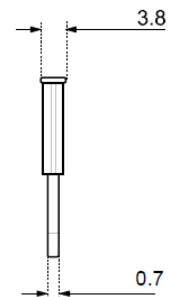

Data Sheet

Mini blade fuse assortment, 100 pcs/ set

Vorderansicht
front view

Seitenansicht
side view

Unit: mm

Rated voltage: 32 V

Content:

3 A (Violet)	10 pcs
5 A (Orange)	20 pcs
7.5 A (Brown)	15 pcs
10 A (Red)	15 pcs
15 A (Blue)	10 pcs
20 A (Yellow)	10 pcs
25 A (Clear)	10 pcs
30 A (Green)	10 pcs
Tool	1 pc