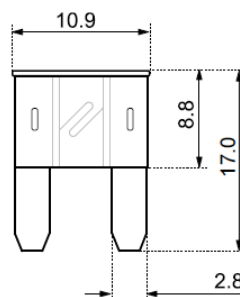

Data Sheet

Mini blade fuse assortment, 100 pcs/ set

Vorderansicht
front view

Seitenansicht
side view

Unit: mm

Rated voltage: 32 V

Content:

3 A (Violet)	10 pcs
5 A (Orange)	20 pcs
7.5 A (Brown)	15 pcs
10 A (Red)	15 pcs
15 A (Blue)	10 pcs
20 A (Yellow)	10 pcs
25 A (Clear)	10 pcs
30 A (Green)	10 pcs
Tool	1 pc