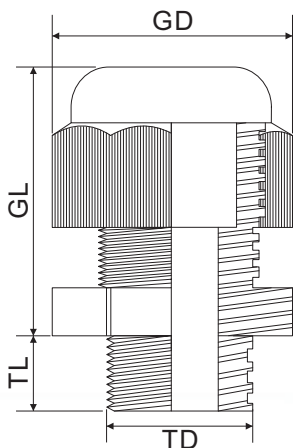

60pcs Plastic Cable Gland Set PG Thread, Black Item No. 2009CA105

Specification

Material:

Gland - PA 66

Seal - NBR

Color: Black (RAL9005)

Thread type: PG

Waterproof class: IP68

Working temperature: -20 ~ 80°C

* Washer and Locking Nut are including in set

| Thread | Cable range (ømm) | TD (ømm) | TL (mm) | GL (mm) | GD (ømm) | Pcs. |
|--------|-------------------|----------|---------|---------|----------|------|
| PG7 | 3.0 ~ 6.5 | 12.5 | 9.0 | 20.2 | 17.0 | 15 |
| PG9 | 4.0 ~ 8.0 | 15.0 | 9.0 | 22.5 | 20.8 | 12 |
| PG13.5 | 6.0 ~ 12.0 | 20.1 | 9.0 | 26.5 | 25.9 | 10 |
| PG16 | 10.0 ~ 14.0 | 22.2 | 10.0 | 27.0 | 29.0 | 9 |
| PG21 | 13.0 ~ 18.0 | 28.0 | 12.0 | 30.6 | 35.8 | 8 |
| PG25 | 16.0 ~ 21.0 | 30.0 | 12.0 | 33.5 | 38.0 | 6 |