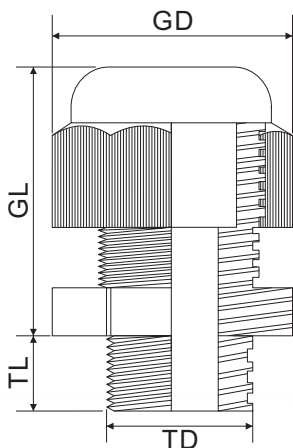

60pcs Plastic Cable Gland Set Metric Thread, Black

Item No. 2009CA107

Specification

Material:

Gland - PA 66

Seal - NBR

Color: Black (RAL9005)

Thread type: Metric

Waterproof class: IP68

Working temperature: -20 ~ 80°C

* Washer and Locking Nut are including in set

Thread	Cable range (ømm)	TD (ømm)	TL (mm)	GL (mm)	GD (ømm)	Pcs.
M12	3.0 ~ 6.5	11.8	9.0	21.0	17.0	18
M16	4.0 ~ 8.0	15.7	9.0	23.5	20.8	15
M20	6.0 ~ 12.0	19.7	9.0	27.0	26.0	12
M25	13.0 ~ 18.0	24.8	12.5	32.0	35.6	10
M32	16.0 ~ 21.0	31.8	12.5	34.1	37.9	5