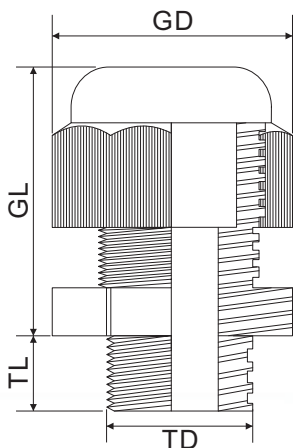

60pcs Plastic Cable Gland Set Metric Thread, Grey

Item No. 2009CA108

Specification

Material:

Gland - PA 66

Seal - NBR

Color: Light Grey (RAL7035)

Thread type: Metric

Waterproof class: IP68

Working temperature: -20 ~ 80°C

* Washer and Locking Nut are including in set

Thread	Cable range (ømm)	TD (ømm)	TL (mm)	GL (mm)	GD (ømm)	Pcs.
M12	3.0 ~ 6.5	11.8	9.0	21.0	17.0	18
M16	4.0 ~ 8.0	15.7	9.0	23.5	20.8	15
M20	6.0 ~ 12.0	19.7	9.0	27.0	26.0	12
M25	13.0 ~ 18.0	24.8	12.5	32.0	35.6	10
M32	16.0 ~ 21.0	31.8	12.5	34.1	37.9	5