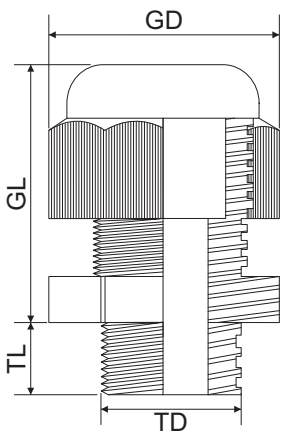

224pcs Cable Gland Set, PG Thread, Grey

Item No. 2102CA111

Thread	Cable range (ømm)	TD (ømm)	TL (mm)	GL (mm)	GD (ømm)	Pcs.
PG7	3.0 ~ 6.5	12.5	9.0	20.2	17.0	40
PG9	4.0 ~ 8.0	15.0	9.0	22.5	20.8	30
PG13.5	6.0 ~ 12.0	20.1	9.0	26.5	25.9	20
PG16	10.0 ~ 14.0	22.2	10.0	27.0	29.0	10
PG21	13.0 ~ 18.0	28.0	12.0	30.6	35.8	8
PG25	16.0 ~ 21.0	30.0	12.0	33.5	38.0	4

Thread	NH (mm)	Pcs.
PG7 X 1.5	4.80	40
PG9 X 1.5	4.90	30
PG13.5 X 1.5	5.00	20
PG16 X 1.5	5.80	10
PG21 X 1.5	6.30	8
PG25 X 1.5	6.70	4

Specification

Material:

Gland - PA 66

Seal - NBR

Color: Grey (RAL7035)

Thread type: PG

Waterproof class: IP68

Working temperature: -20 ~ 80°C