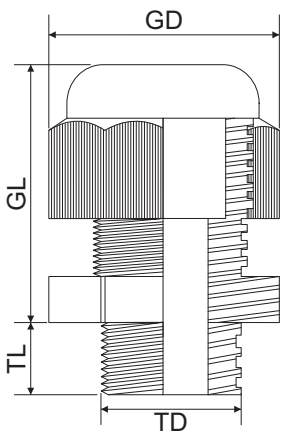

224pcs Cable Gland Set, PG Thread, Black

Item No. 2102CA112

Thread	Cable range (ømm)	TD (ømm)	TL (mm)	GL (mm)	GD (ømm)	Pcs.
PG7	3.0 ~ 6.5	12.5	9.0	20.2	17.0	40
PG9	4.0 ~ 8.0	15.0	9.0	22.5	20.8	30
PG13.5	6.0 ~ 12.0	20.1	9.0	26.5	25.9	20
PG16	10.0 ~ 14.0	22.2	10.0	27.0	29.0	10
PG21	13.0 ~ 18.0	28.0	12.0	30.6	35.8	8
PG25	16.0 ~ 21.0	30.0	12.0	33.5	38.0	4

Thread	NH (mm)	Pcs.
PG7 X 1.5	4.80	40
PG9 X 1.5	4.90	30
PG13.5 X 1.5	5.00	20
PG16 X 1.5	5.80	10
PG21 X 1.5	6.30	8
PG25 X 1.5	6.70	4

Specification

Material:

Gland - PA 66

Seal - NBR

Color: Black (RAL9005)

Thread type: PG

Waterproof class: IP68

Working temperature: -20 ~ 80°C