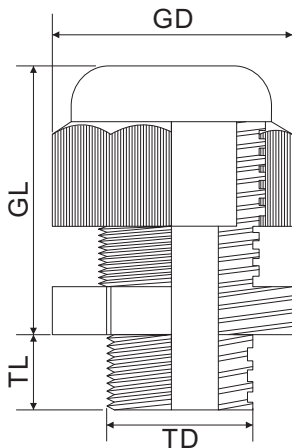

## Plastic Cable Gland Set PG Thread

### Specification

**Material:**

**Gland - PA 66**

**Seal - NBR**

**Color:**

**Black (RAL9005)**

**Grey (RAL7035)**

**White (RAL 9010)**

**Thread type: PG**

**Waterproof class: IP68**

**Working temp.: -20 ~ 80°C**

\* Washer and Locking Nut are including in set

Item number	Thread	Cable range (ømm)	TD (ømm)	TL (mm)	GL (mm)	GD (ømm)	Color	Pcs.
2102CA117	PG7	3.0 ~ 6.5	12.5	9.0	20.2	17.0	Black	12
2102CA118	PG9	4.0 ~ 8.0	15.0	9.0	22.5	20.8	Black	8
2102CA119	PG13.5	6.0 ~ 12.0	20.1	9.0	26.5	25.9	Black	5
2102CA120	PG7	3.0 ~ 6.5	12.5	9.0	20.2	17.0	Grey	12
2102CA121	PG9	4.0 ~ 8.0	15.0	9.0	22.5	20.8	Grey	8
2102CA122	PG13.5	6.0 ~ 12.0	20.1	9.0	26.5	25.9	Grey	5
2102CA123	PG7	3.0 ~ 6.5	12.5	9.0	20.2	17.0	White	12
2102CA124	PG9	4.0 ~ 8.0	15.0	9.0	22.5	20.8	White	8
2102CA125	PG13.5	6.0 ~ 12.0	20.1	9.0	26.5	25.9	White	5