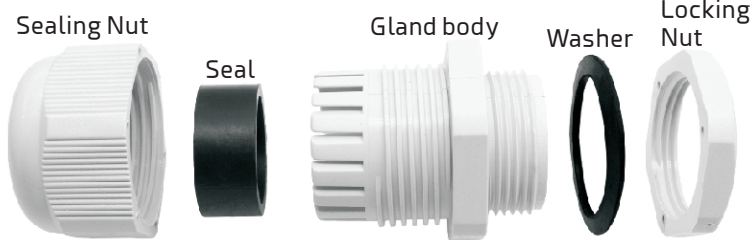

## Plastic Cable Gland Set Metric Thread

### Specification

**Material:**

**Gland - PA 66**

**Seal - NBR**

**Color:**

**Black (RAL9005)**

**Grey (RAL7035)**

**White (RAL 9010)**

**Thread type: Metric**

**Waterproof class: IP68**

**Working temp.: -20 ~ 80°C**

\* Washer and Locking Nut are including in set

Item number	Thread	Cable range (ømm)	TD (ømm)	TL (mm)	GL (mm)	GD (ømm)	Color	Pcs.
2102CA126	M 12	3.0 ~ 6.5	11.8	9.0	20.1	17.0	Black	12
2102CA127	M 16	4.0 ~ 8.0	15.7	9.0	23.5	20.8	Black	8
2102CA128	M 20	6.0 ~ 12.0	19.7	9.0	27.0	26.0	Black	5
2102CA129	M 12	3.0 ~ 6.5	11.8	9.0	20.1	17.0	Grey	12
2102CA130	M 16	4.0 ~ 8.0	15.7	9.0	23.5	20.8	Grey	8
2102CA131	M 20	6.0 ~ 12.0	19.7	9.0	27.0	26.0	Grey	5
2102CA132	M 12	3.0 ~ 6.5	11.8	9.0	20.1	17.0	White	12
2102CA133	M 16	4.0 ~ 8.0	15.7	9.0	23.5	20.8	White	8
2102CA134	M 20	6.0 ~ 12.0	19.7	9.0	27.0	26.0	White	5