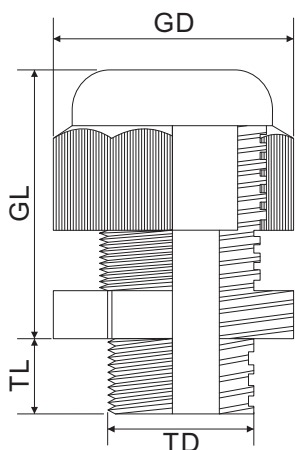

## Plastic Cable Gland Set Metric Thread

### Specification

**Material:**

**Gland - PA 66**

**Seal - NBR**

**Color:**

**Black (RAL9005)**

**Grey (RAL7035)**

**White (RAL 9010)**

**Thread type: Metric**

**Waterproof class: IP68**

**Working temp.: -20 ~ 80°C**

\* Washer and Locking Nut are including in set

Item number	Thread	Cable range (ømm)	TD (ømm)	TL (mm)	GL (mm)	GD (ømm)	Color	Pcs.
2102CA126	M 12	3.0 ~ 6.5	11.8	9.0	20.1	17.0	Black	12
2102CA127	M 16	4.0 ~ 8.0	15.7	9.0	23.5	20.8	Black	8
2102CA128	M 20	6.0 ~ 12.0	19.7	9.0	27.0	26.0	Black	5
2102CA129	M 12	3.0 ~ 6.5	11.8	9.0	20.1	17.0	Grey	12
2102CA130	M 16	4.0 ~ 8.0	15.7	9.0	23.5	20.8	Grey	8
2102CA131	M 20	6.0 ~ 12.0	19.7	9.0	27.0	26.0	Grey	5
2102CA132	M 12	3.0 ~ 6.5	11.8	9.0	20.1	17.0	White	12
2102CA133	M 16	4.0 ~ 8.0	15.7	9.0	23.5	20.8	White	8
2102CA134	M 20	6.0 ~ 12.0	19.7	9.0	27.0	26.0	White	5