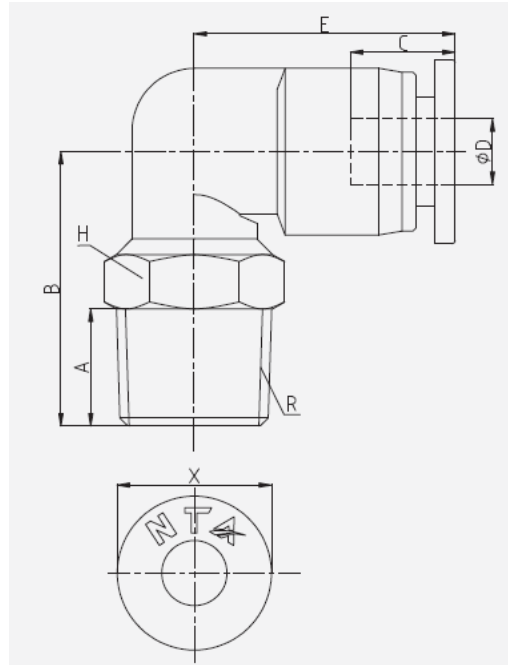

### Push in fitting, Male Elbow

- Pressure range: 0 -10 bar
- Negative pressure: -1 bar (10 Torr)
- Max. pressure: 15 bar
- Temperature range: -10 – 80 °C

Item no.	Model no.	D	R	A	E	B	H	X	C
2615619	GPL6-01	6	R1/8	7.5	20.5	22	10	11.8	16.7
2615620	GPL6-02	6	R1/4	9.5	20.5	22.8	14	11.8	16.7
2615621	GPL8-01	8	R1/8	7.5	23.3	26.9	12	13.8	19.1
2615622	GPL8-02	8	R1/4	9.5	23.3	24	14	13.8	19.1
2615623	GPL10-02	10	R1/4	9.5	27	31	17	16.8	21.2
2615624	GPL10-03	10	R3/8	10.5	27	31	17	16.8	21.2