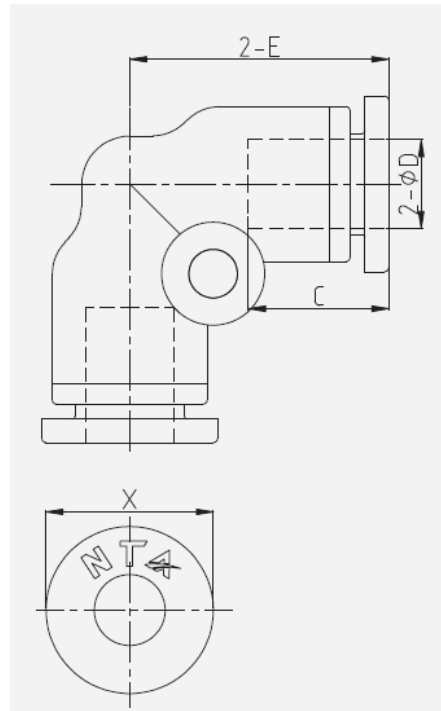

Data Sheet

Push in fitting, Union - Elbow

- Pressure range: 0 -10 bar
- Negative pressure: -1 bar (10 Torr)
- Max. pressure: 15 bar
- Temperature range: -10 – 80 °C

Item no.	Model no.	D	E	d	C	X
2615642	PV4	4	17.9	3.3	15.3	9.9
2615643	PV6	6	20.1	3.2	16.7	11.8
2615644	PV8	8	23.5	3.3	19.1	13.8
2615645	PV10	10	26.8	4.3	21.2	16.8
2615646	PV12	12	30.8	4.3	24.4	19.8