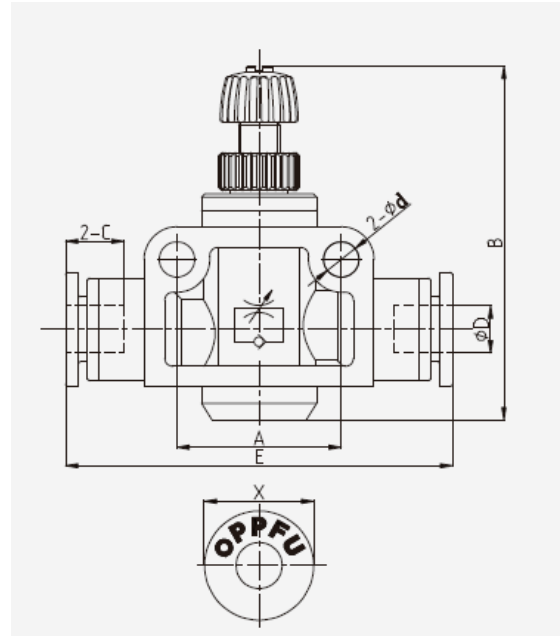

### Speed controller, Union – Straight

- Pressure range: 0 - 8 bar
- Negative pressure: -1 bar (10 Torr)
- Temperature range: 0 – 60 °C

Item no.	Model no.	D	d	A	B		E	C	X
					min	max			
2615701	SA4	4	3.2	14	28	31	39.5	14.4	9.9
2615660	SA6	6	4.3	20	40.7	47.5	47.1	15.5	11.8
2615661	SA8	8	4.3	22	44.1	51.8	52	16.8	13.8