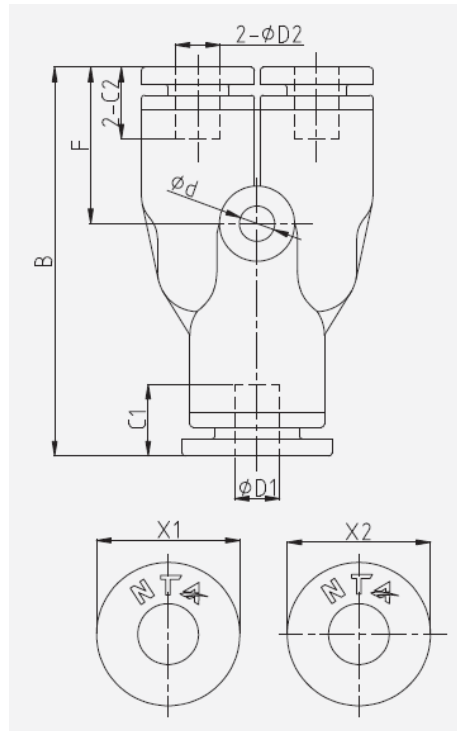

### Push in fitting, Different Diameter Union Y.Tube

- Pressure range: 0 -10 bar
- Negative pressure: -1 bar (10 Torr)
- Max. pressure: 15 bar
- Temperature range: -10 – 80 °C

Item no.	Model no.	D1	D2	B	F	C1	C2	X1	X2	d
2615665	PW6-4	6	4	38.2	14.7	16.7	15.3	11.8	9.9	3.2
2615666	PW10-8	10	8	49	20.5	21.2	19.1	16.8	13.8	4.3