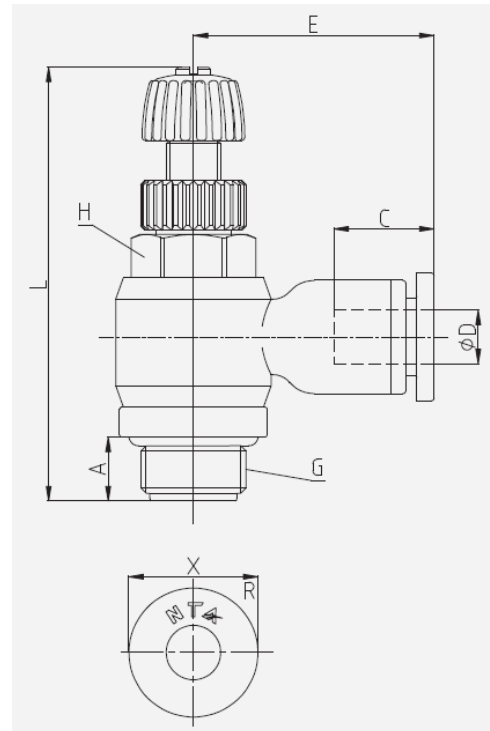

Data Sheet

G thread Speed Controller, Male Elbow

- Pressure range: 0 - 8 bar
- Negative pressure: -1 bar (10 Torr)
- Temperature range: 0 – 60 °C

Item no.	Model no.	D	G	A	H	E	C	X	L	
									min	max
2615694	SL6-G01	6	G1/8	6	10	229	15.4	11.8	37.5	44.3
2615695	SL6-G02	6	G1/4	8.3	14	24.9	15.4	11.8	43.7	51.3
2615696	SL8-G01	8	G1/8	6	10	25.3	17.3	13.8	37.5	44.3
2615697	SL8-G02	8	G1/4	8.3	14	28.4	18.3	13.8	43.7	51.3
2615698	SL8-G03	8	G3/8	9.5	19	29.3	18.3	13.8	52.7	59.5