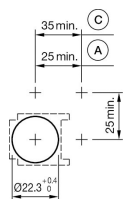

Attribute

Design	flush
Front dimension	Ø 25 mm
Front form	round
IP front protection	IP65
Housing colour	Black
Housing material	Plastic
Lens illumination	illuminative
Operating Travel	3 mm
Switching action	Maintained
Weight	0.005 kg

Function

Pushbutton

EAO – Your Expert Partner for Human Machine Interfaces

61-1200.0 - Pushbutton round - Actuator

Dimensions

Mounting cut-outs

Wiring diagrams