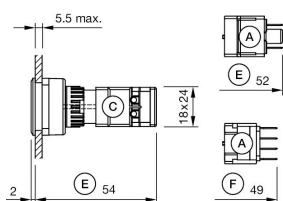

Attribute

Design	flush
Front dimension	Ø 25 mm
Front form	round
IP front protection	IP65
Housing colour	Black
Housing material	Plastic
Lens illumination	illuminative
Operating Travel	3 mm
Switching action	Maintained
Weight	0.005 kg

Function

Pushbutton

EAO – Your Expert Partner for Human Machine Interfaces

61-1200.0 - Pushbutton round - Actuator

Dimensions

Mounting cut-outs

Wiring diagrams