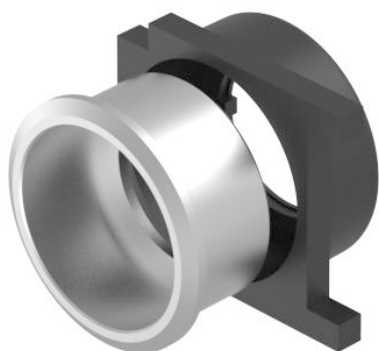

EAO – Your Expert Partner for Human Machine Interfaces

61-9933.0 - Front bezel set

61-9933.0 - Front bezel set

Attention: The preview is based on a sample product. This can differ from your current configuration.

Attribute

Dimension	Ø 25 mm
Front bezel colour	Nature
Front bezel material	Aluminium
Front bezel surface	anodised
Housing colour	Nature
Housing material	Aluminium
Mounting cut-out	Ø 22.3 mm
Weight	0.006 kg