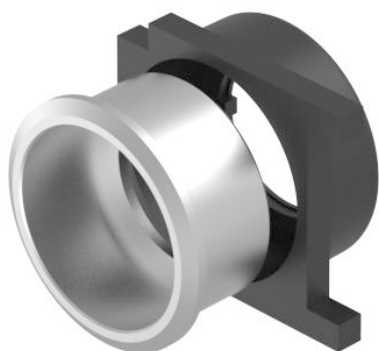

EAO – Your Expert Partner for Human Machine Interfaces

61-9932.0 - Front bezel set

61-9932.0 - Front bezel set

Attention: The preview is based on a sample product. This can differ from your current configuration.

Attribute

Dimension	Ø 25 mm
Front bezel colour	Nature
Front bezel material	Aluminium
Front bezel surface	anodised
Housing colour	Nature
Housing material	Aluminium
Mounting cut-out	Ø 22.5 mm
Weight	0.006 kg