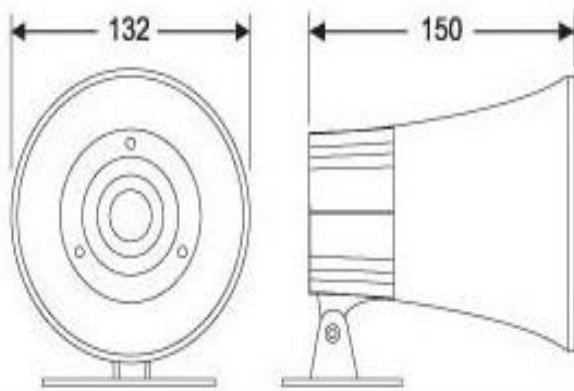

Data Sheet

Electronic siren, 12 V/DC, 15W

Unit: mm

Technical data

Rated voltage	12VDC
Size	φ 132*150 mm
Current	0.5 ± 0.15A
dB LEVEL	≥105 dB at 1m
Power	15W
Voice Coil Power	φ25.5 MM
DC Resistance	8 Ω ± 10%
Sound Tone	Siren
MAGNET	φ60*32*8mm