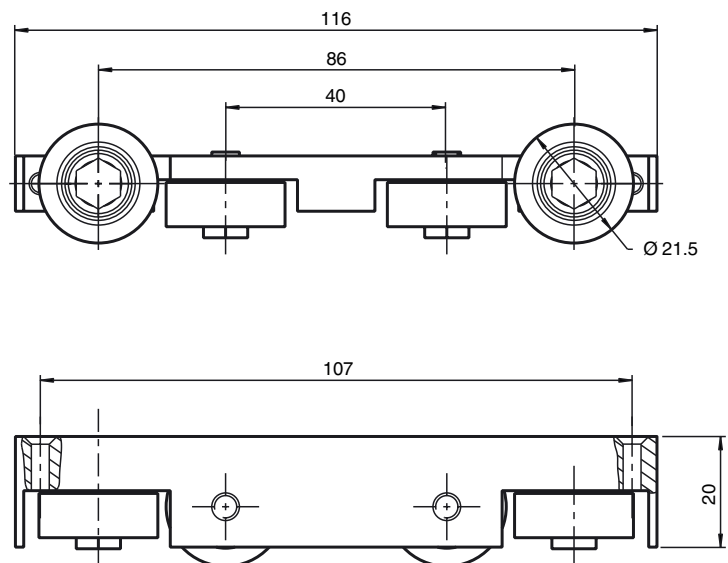

### Features

- Ensures the optimum alignment of reading head and code rail
- Plastic rollers

### Dimensions

#### Mechanical specifications

|          |                                     |
|----------|-------------------------------------|
| Material | galvanized steel<br>Plastic rollers |
| Mass     | 256 g                               |