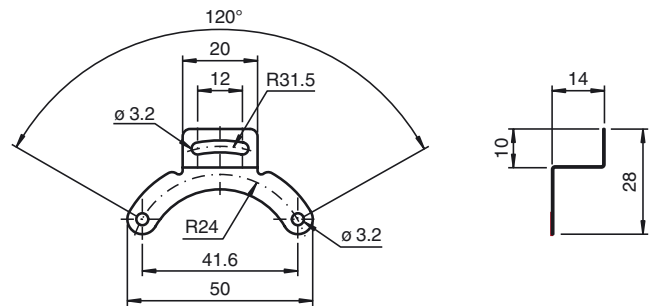

Dimensions

Model Number

ACC-TOR-ENI58IL-DA

Dual spring plate for ENI58IL for more accurate measuring tasks

Technical data

General information

Scope of delivery	2 Spring plates 4 screws M3 x 6 4 washers 1 Hexagon socket wrench
-------------------	--