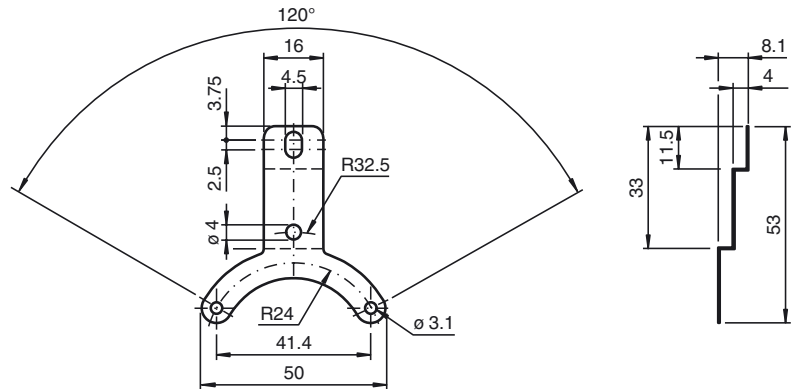

Dimensions

Model Number

ACC-TOR-ENI58IL-BA

Spring plate single long for ENI58IL for standard applications

Technical data

General information

Scope of delivery	<ul style="list-style-type: none"> 1 Spring plate, single long 2 screws M3 x 12 2 washers 2 spacer sleeves 1 Hexagon socket wrench
-------------------	---