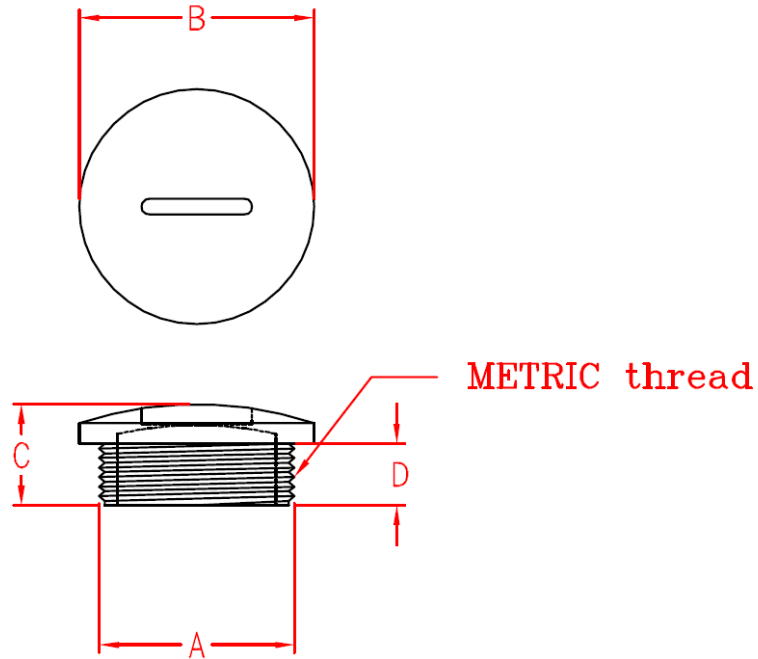

Data Sheet

Screw Plug

Item No.	External thread	A	B	C	D
2705185	M12 x 1.5	11.7	15	10	6
2705186	M16 x 1.5	15.7	20	10.5	6
2705187	M25 x 1.5	24.7	29.7	12.8	7.8

- Material: Nylon 66
- UL 94V-2