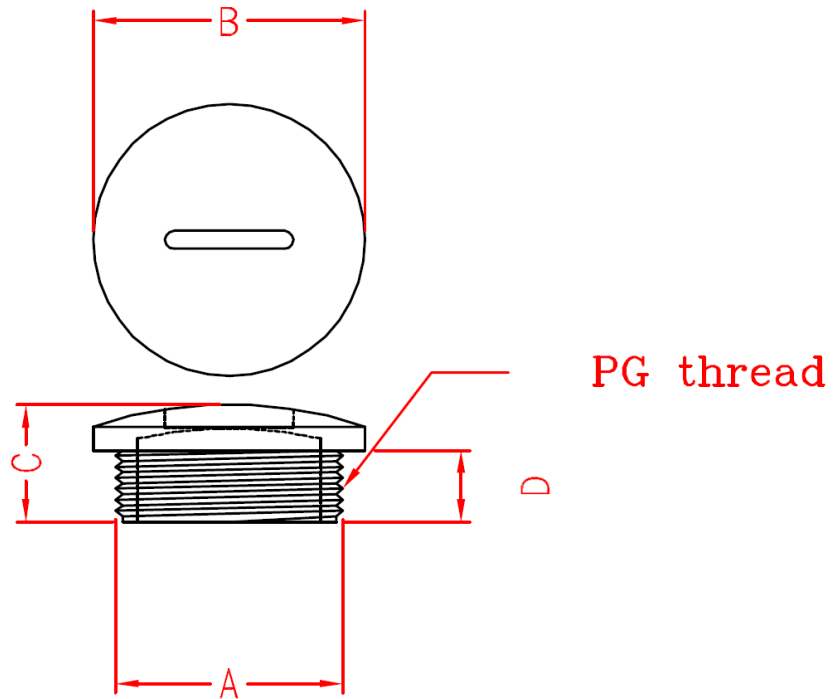

Data Sheet

Screw Plug

Item No.	External thread	A	B	C	D
2705188	PG9	15.1	18.7	10.5	6.0
2705189	PG16	22.3	27.0	13.3	7.8

- Material: Polyamide
- UL 94V-2
- Colour: Black