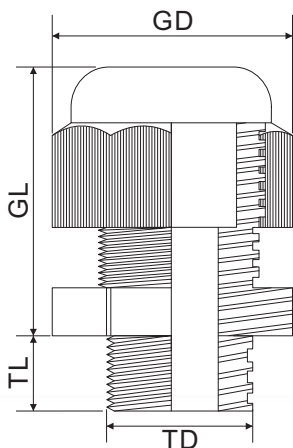

60pcs Plastic Cable Gland Set PG Thread, White

Item No. 2102CA113

Specification

Material:

Gland - PA 66

Seal - NBR

Color: White (RAL 9010)

Thread type: PG

Waterproof class: IP68

Working temperature: -20 ~ 80°C

* Washer and Locking Nut are including in set

Thread	Cable range (ømm)	TD (ømm)	TL (mm)	GL (mm)	GD (ømm)	Pcs.
PG7	3.0 ~ 6.5	12.5	9.0	20.2	17.0	15
PG9	4.0 ~ 8.0	15.0	9.0	22.5	20.8	12
PG13.5	6.0 ~ 12.0	20.1	9.0	26.5	25.9	10
PG16	10.0 ~ 14.0	22.2	10.0	27.0	29.0	9
PG21	13.0 ~ 18.0	28.0	12.0	30.6	35.8	8
PG25	16.0 ~ 21.0	30.0	12.0	33.5	38.0	6